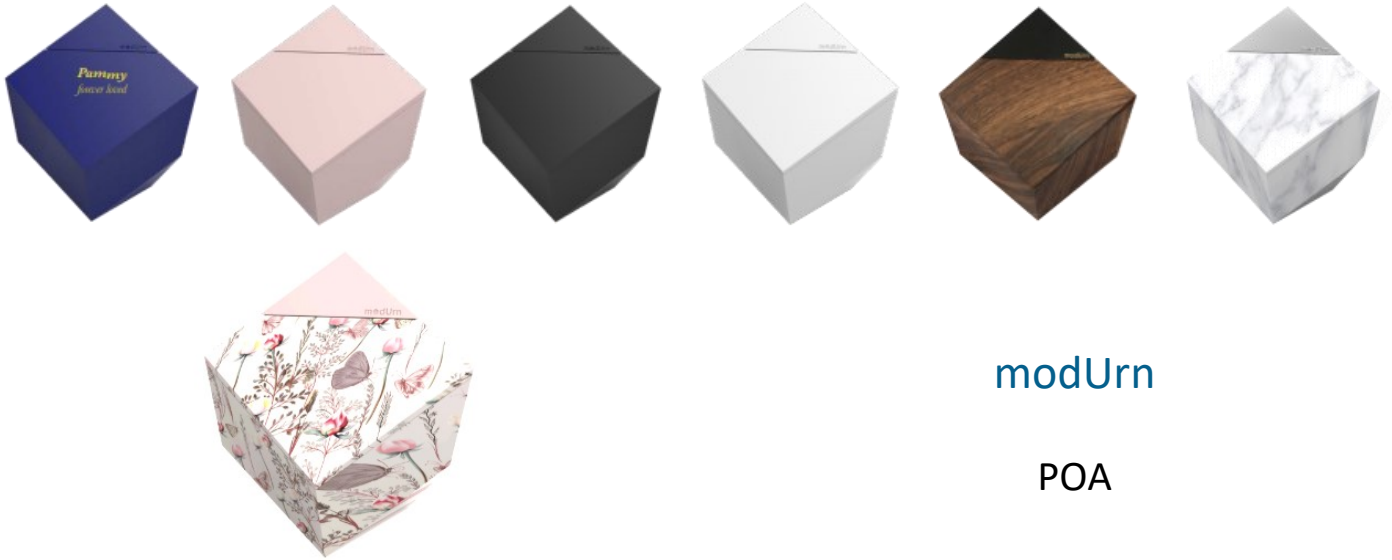

modUrn

Celebrate life with modUrn - proudly created, designed and manufactured in Australia. modUrns include access to the Life Story app, should you decide to use it. If you would like to add proximity beacon technology ask us for more information.

(High Impact ABS Plastic)
19cm (high)

An Urn with An App *For a demonstration video, visit; vimeo.com/267947344*

1. Stories and Experiences
   - Images and Videos
   - Interests and Passions
   - BIO and Message Book
   - Documents such as letters and eulogy
   - Health Journey and more
2. View and share as much or as little as you wish with whoever you choose.

ALTA ART