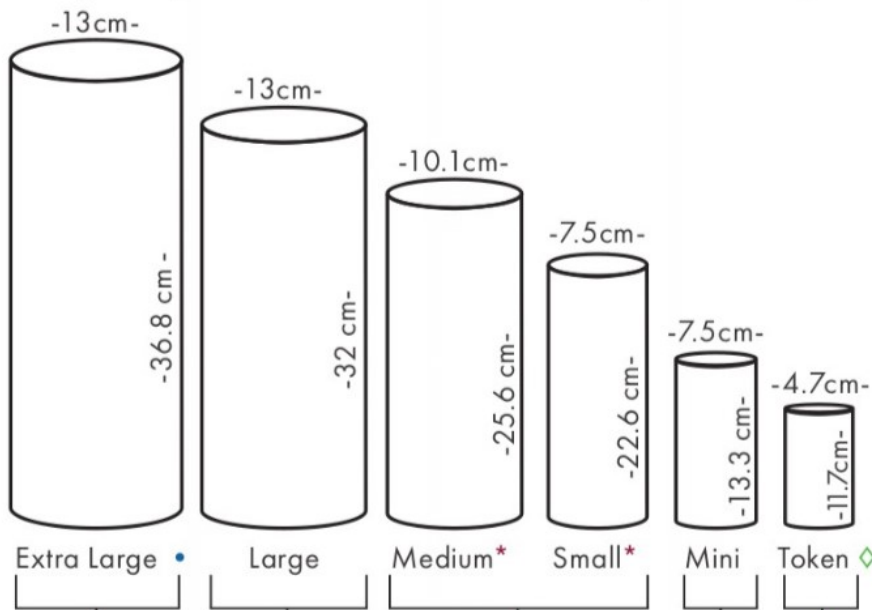

Sizing

Passages Only

Large and Mini available for all Passages tube styles.

Other sizes available as noted only - refer to legend • * ◇

SCATTERING TUBES

Extra Large	\$83
Large	\$75
Medium	\$70
Small	\$66
Mini	\$60
Token	\$30