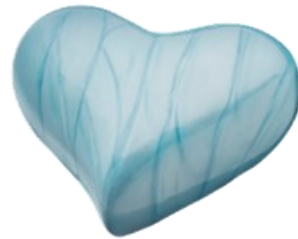

Heart Blue
AULH668

HEART
$135