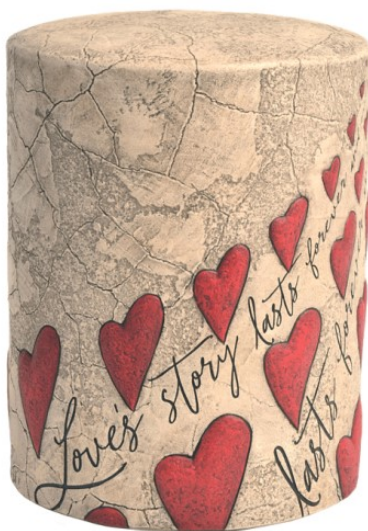

Wings of Hope Yellow
AULA1043 - AULK1043 - AULM1043

CUDDLEBEARS
\$255

CuddleBear (brass with crystal) 13.5cm (high)
Pink AULM1010 - Pearl AULM1012 - Blue AULM1011

BLESSINGS

Medium \$255
Keepsake \$105

A - Blessings (brass and alloy) M:16.5cm K:7.6cm (high)
White AULK297 - AULM297
Pearl Pink AULK667 - AULM667 Pearl Blue AULM668 - AULK668

Everafter Collection

Heart Memory Keepsake Frame
 21.6 x 5.1 x 12.7 cm (fits a10 x 9.9cm photo)
 AUR4002
 (NB: Frame colour is similar tone to all other "Heart" products)

HEART MEMORY FRAME

\$188

Heart Keepsake 5.7 x 5.1 x 10.2cm AUR3002
Heart Adult Urn 17.5 x 15.1 x 28.4cm AUR1002

FOREVER IN OUR HEARTS

Adult \$674

Keepsake \$135

Love's Story Adult Urn
 24.8 x 19 (dia) cm
 AUR1009

Love's Story Keepsake
 10.8 x 7.6 (dia) cm
 AUR3019

Footprints Seashells Adult Urn
 24.8 x 19(dia) cm
 AUR1008